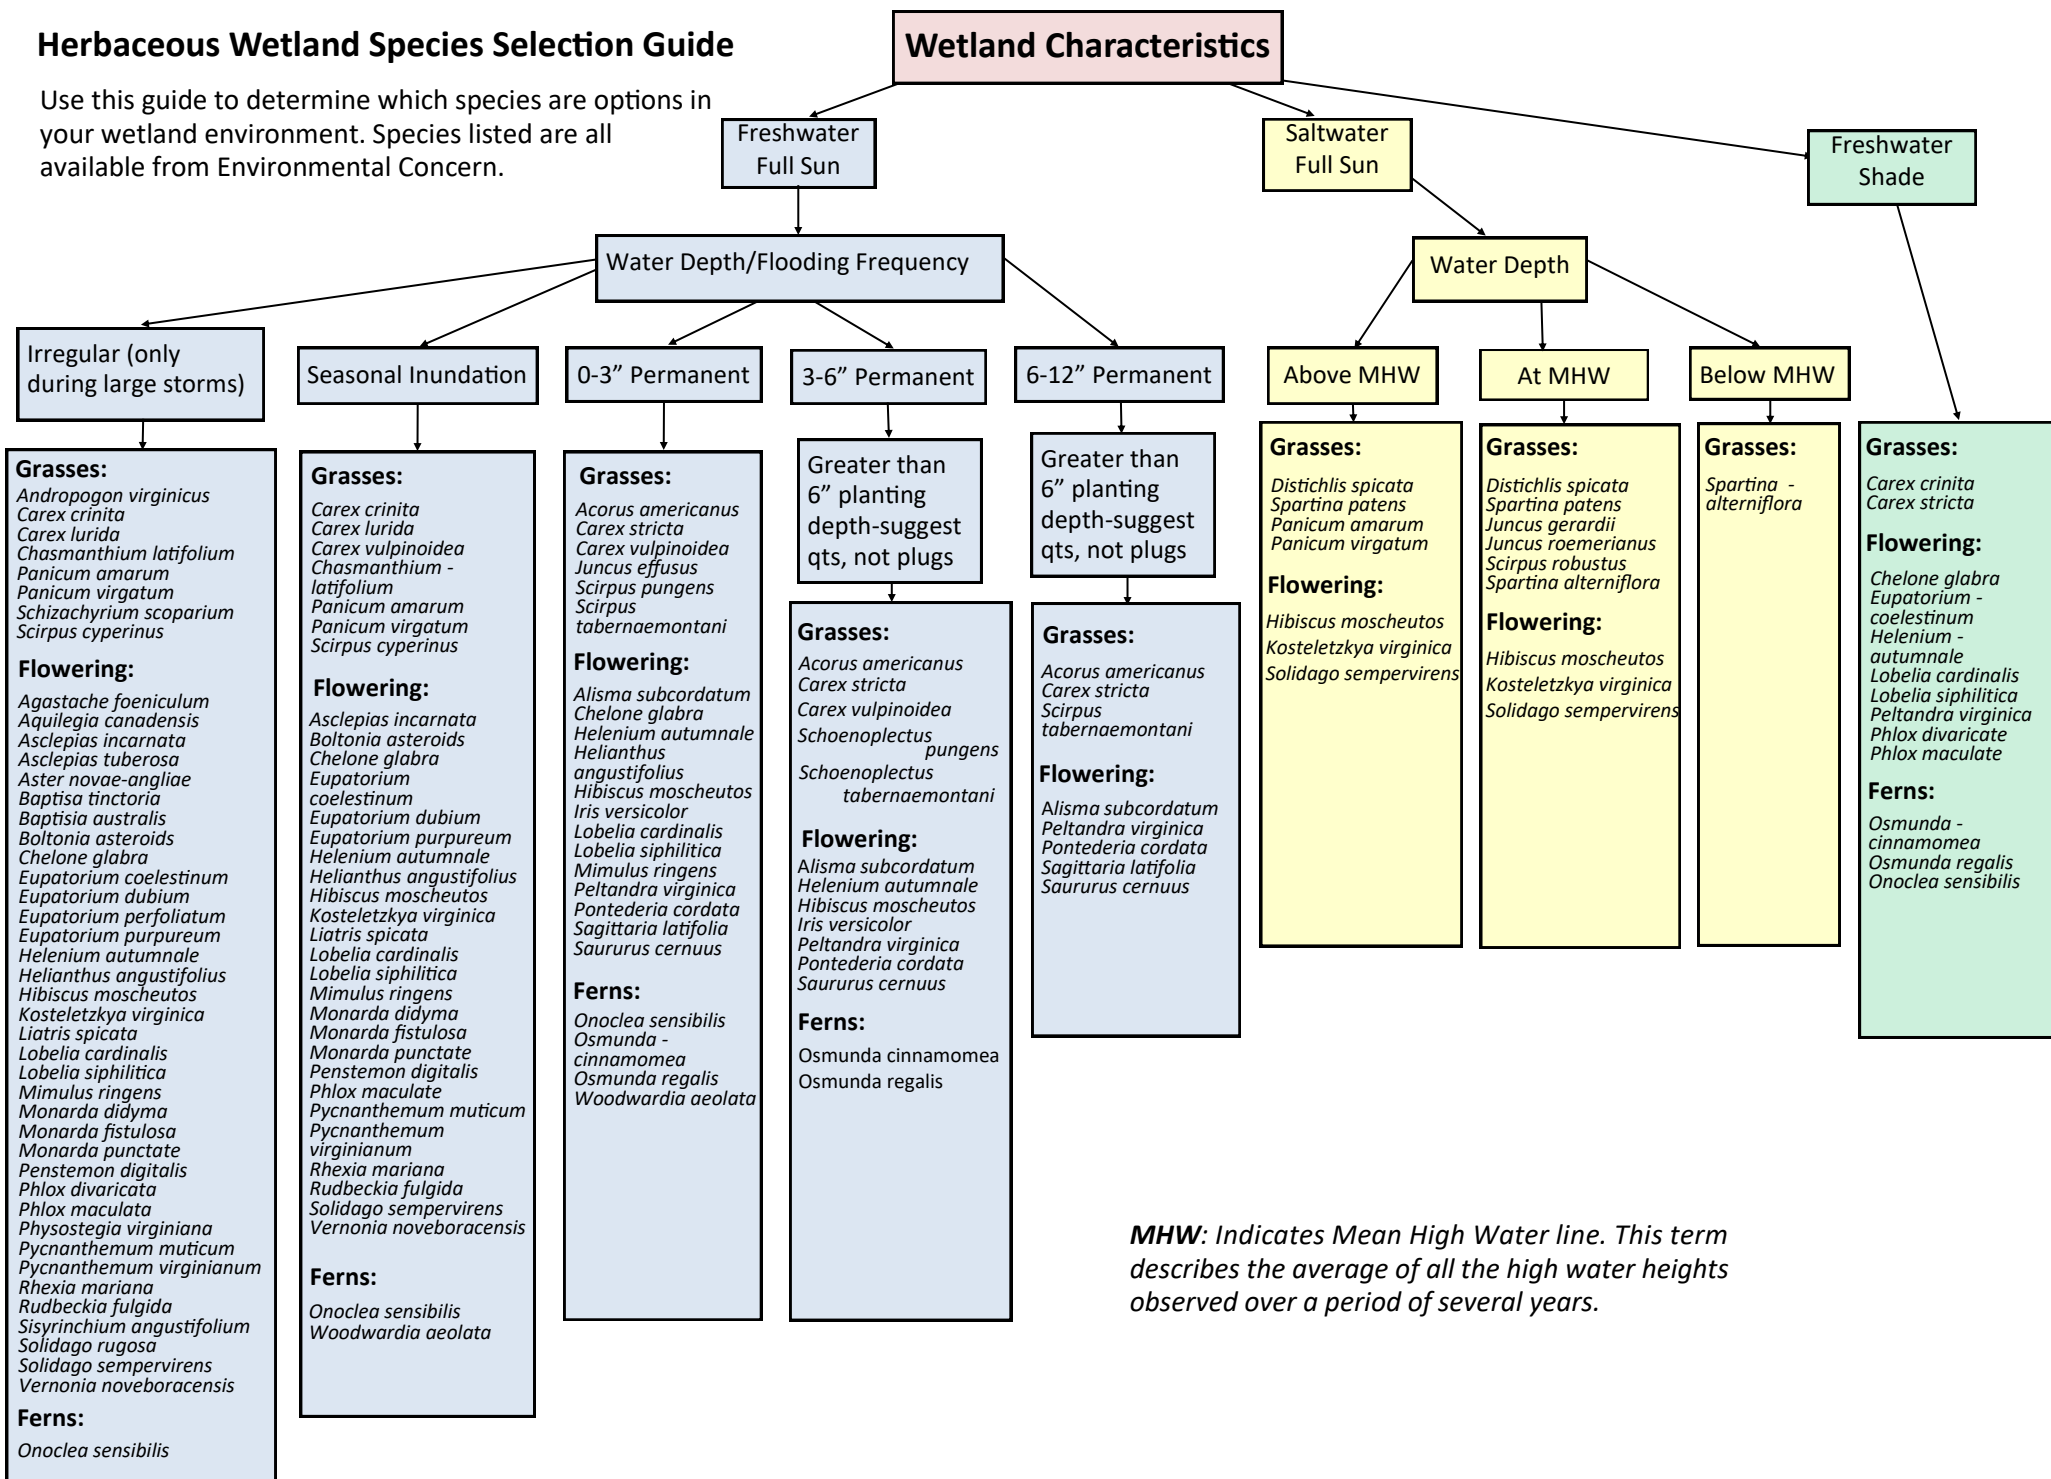

Herbaceous Wetland Species Selection Guide

Use this guide to determine which species are options in your wetland environment. Species listed are all available from Environmental Concern.

MHW: Indicates Mean High Water line. This term describes the average of all the high water heights observed over a period of several years.